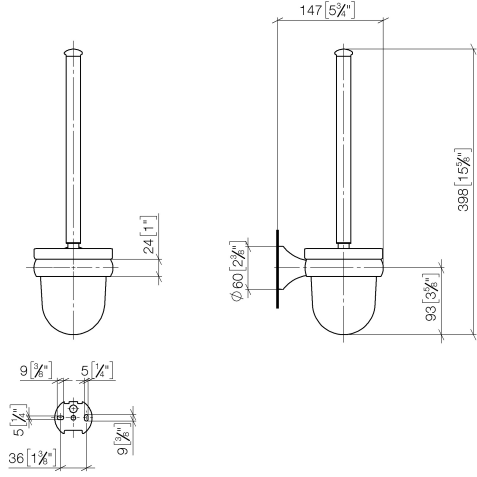

83 900 361

- crystal glass brush holder, matte
- brush head, white
- width 110mm
- height 400 mm
- 147mm projection

	Chrome	83 900 361-00
	Brushed Platinum	83 900 361-06
	Platinum	83 900 361-08
	Durabass (23kt Gold)	83 900 361-09
	Brushed Durabass (23kt Gold)	83 900 361-28
	Brushed Dark Platinum	83 900 361-99

83 900 361

mm [inches]

83 900 361

Parts for other finishes can be found here: Brushed  
Platinum

### Spare parts list

No.	Item Number	Name	Quantity used	Delivery time
1	90 28 22 538 03-00	handle	1	10
2	08 18 50 600 90	brush	1	60
3	90 90 04 000 00 82	glass	1	2
4	04 31 11 140 00 90	pin	1	2
5	05 17 97 507 00 90	fixing set	1	2