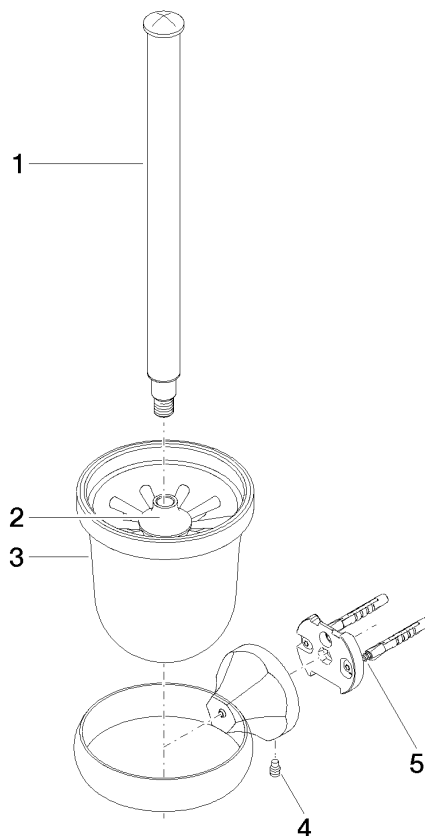

83 900 361

- crystal glass brush holder, matte
- brush head, white
- width 110mm
- height 400 mm
- 147mm projection

	Chrome	83 900 361-00
	Brushed Platinum	83 900 361-06
	Platinum	83 900 361-08
	Durabass (23kt Gold)	83 900 361-09
	Brushed Durabass (23kt Gold)	83 900 361-28
	Brushed Dark Platinum	83 900 361-99

83 900 361

mm [inches]

83 900 361

Parts for other finishes can be found here: Brushed  
Platinum

### Spare parts list

No.	Item Number	Name	Quantity used	Delivery time
1	90 28 22 538 03-00	handle	1	10
2	08 18 50 600 90	brush	1	60
3	90 90 04 000 00 82	glass	1	2
4	04 31 11 140 00 90	pin	1	2
5	05 17 97 507 00 90	fixing set	1	2